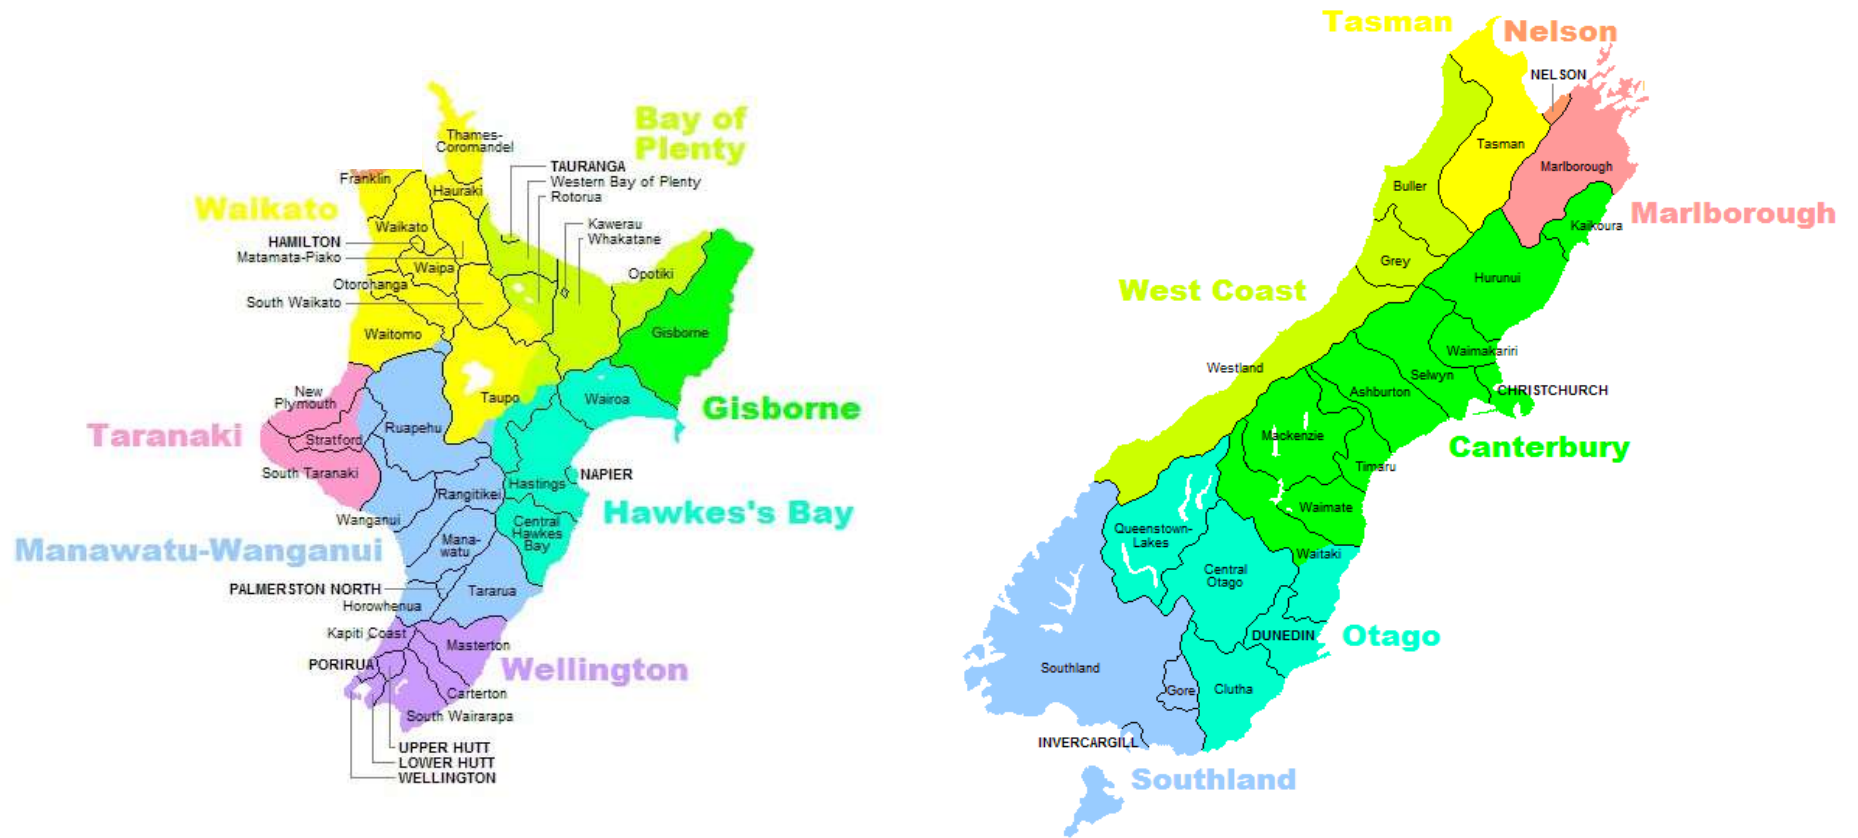

Taranaki
[View Larger Map](#)

Lakes
[View Larger Map](#)

Tararangi
[View Larger Map](#)

Whanganui
[View Larger Map](#)

MidCentral
[View Larger Map](#)

Hawke's Bay
[View Larger Map](#)

Capital & Coast
[View Larger Map](#)

Hutt
[View Larger Map](#)

Wairarapa
[View Larger Map](#)

Nelson Marlborough
[View Larger Map](#)

West Coast
[View Larger Map](#)

Canterbury
[View Larger Map](#)

South Canterbury
[View Larger Map](#)

Otago Southland
[View Larger Map](#)

Legend:

Telephone

Mobile Phone

Email Address

Physical Location

Territorial Areas

(as defined by Enable New Zealand these sit within each DHB region as defined by the Ministry of Health)

Legend:

Telephone

Mobile Phone

Email Address

Physical Location

	<u>WAIKATO</u>				<u>WAIKATO (cont)</u>
HMC	Hamilton City			RPH	Ruapehu District (North of the Maktote Viaduct)
HRK	Hauraki District			SWK	South Waikato District
MMT	Matamata-Piako District			WKT	Waikato District
OTO	Otorohanga District			WPA	Waipa District
THM	Thames-Coromandel District			WTO	Waitomo District
	<u>BAY OF PLENTY</u>		<u>TARANAKI</u>		<u>LAKES</u>
WBP	Western Bay of Plenty District	NWP	New Plymouth District	ROT	Rotorua District
TAU	Tauranga City	STN	South Taranaki District (Whenuakura Nth)	TPO	Taupo District
WHT	Whakatane District	STF	Stratford District		
KAW	Kawerau District				
OPO	Opotiki District				
	<u>TAIRAWHITI</u>		<u>WHANGANUI</u>		<u>MIDCENTRAL</u>
GIS	Gisborne District	RGT	Rangitikei District	HOR	Horowhenua District
		WAN	Whanganui District (Whenuakura South)	MWT	Manawatu District
		RPH	Ruapehu District (South of the Maktote Viaduct)	PAL	Palmerston North City
				TRR	Tararua District
				KCD	Kapiti Coast District (Peka Peka North)
	<u>HAWKES BAY</u>		<u>CAPITAL & COAST</u>		<u>HUTT</u>
CHB	Central Hawke's Bay District	KCD	Kapiti Coast District (Peka Peka South)	LHC	Lower Hutt City
HAS	Hastings District	POC	Porirua City	UHC	Upper Hutt City
NAP	Napier City	WNC	Wellington City		
WRA	Wairoa District				